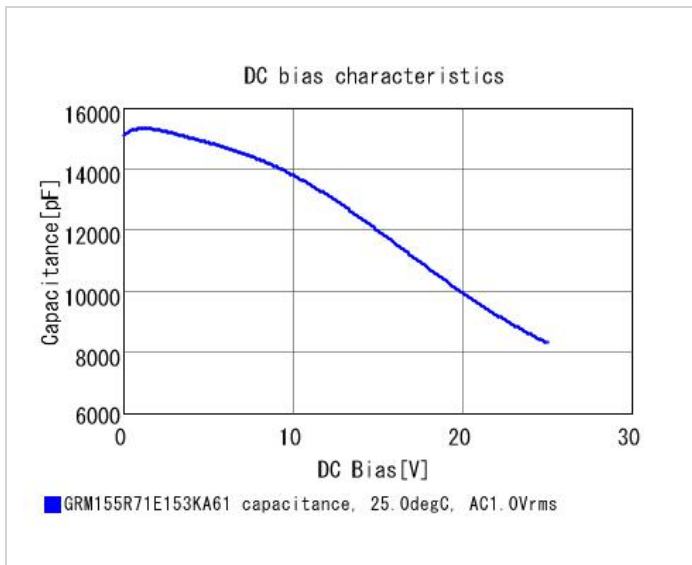

Attention

- 1.This datasheet is downloaded from the website of Murata Manufacturing Co., Ltd. Therefore, it's specifications are subject to change or our products in it may be discontinued without advance notice. Please check with our sales representatives or product engineers before ordering.
- 2.This datasheet has only typical specifications because there is no space for detailed specifications. Therefore, please review our product specifications or consult the approval sheet for product specifications before ordering.