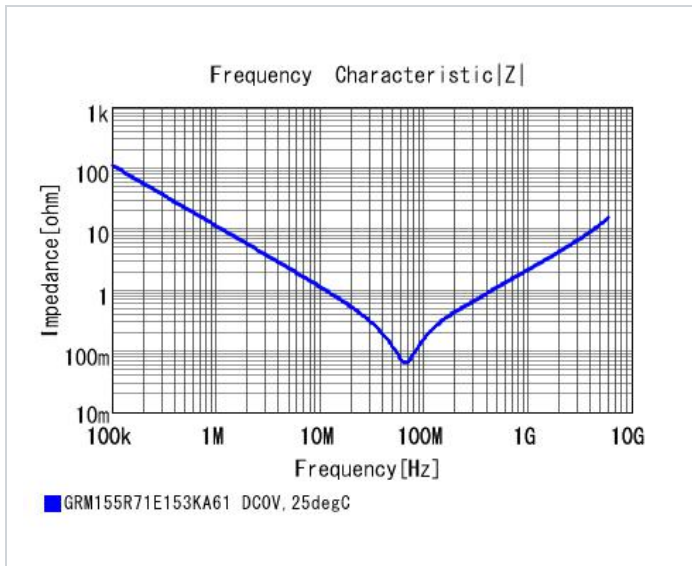

Attention

- 1.This datasheet is downloaded from the website of Murata Manufacturing Co., Ltd. Therefore, it's specifications are subject to change or our products in it may be discontinued without advance notice. Please check with our sales representatives or product engineers before ordering.
- 2.This datasheet has only typical specifications because there is no space for detailed specifications. Therefore, please review our product specifications or consult the approval sheet for product specifications before ordering.