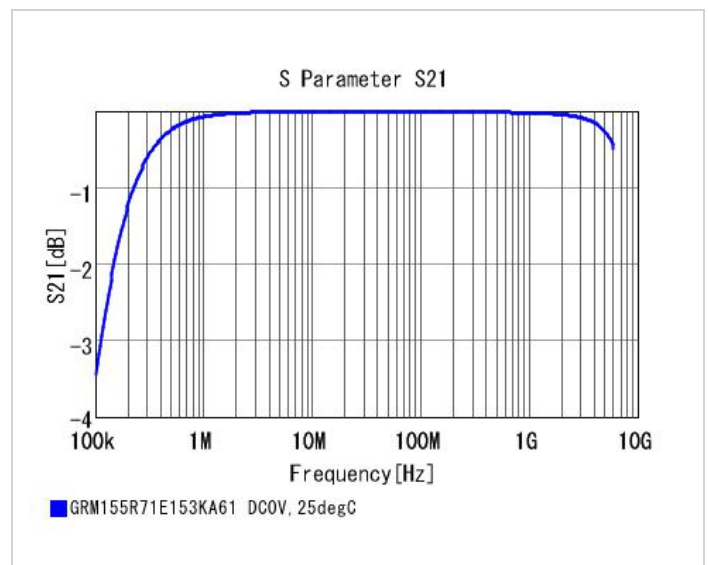

Attention

- 1.This datasheet is downloaded from the website of Murata Manufacturing Co., Ltd. Therefore, it's specifications are subject to change or our products in it may be discontinued without advance notice. Please check with our sales representatives or product engineers before ordering.
- 2.This datasheet has only typical specifications because there is no space for detailed specifications. Therefore, please review our product specifications or consult the approval sheet for product specifications before ordering.