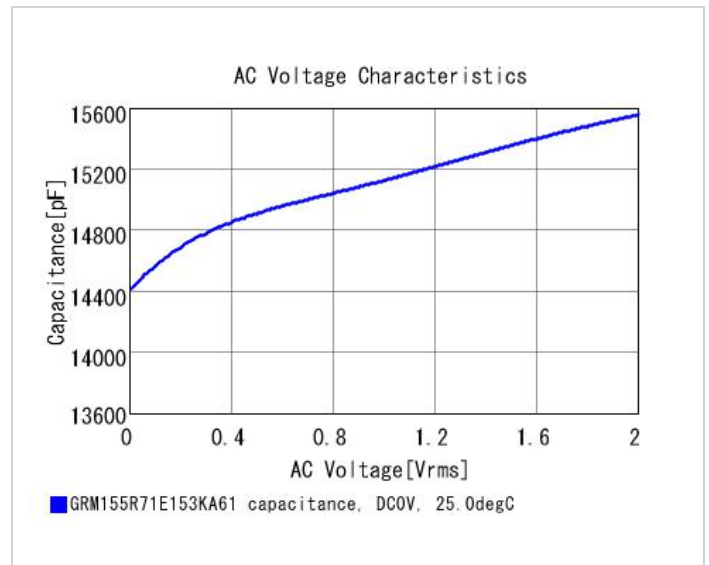

Attention

- 1.This datasheet is downloaded from the website of Murata Manufacturing Co., Ltd. Therefore, it's specifications are subject to change or our products in it may be discontinued without advance notice. Please check with our sales representatives or product engineers before ordering.
- 2.This datasheet has only typical specifications because there is no space for detailed specifications. Therefore, please review our product specifications or consult the approval sheet for product specifications before ordering.