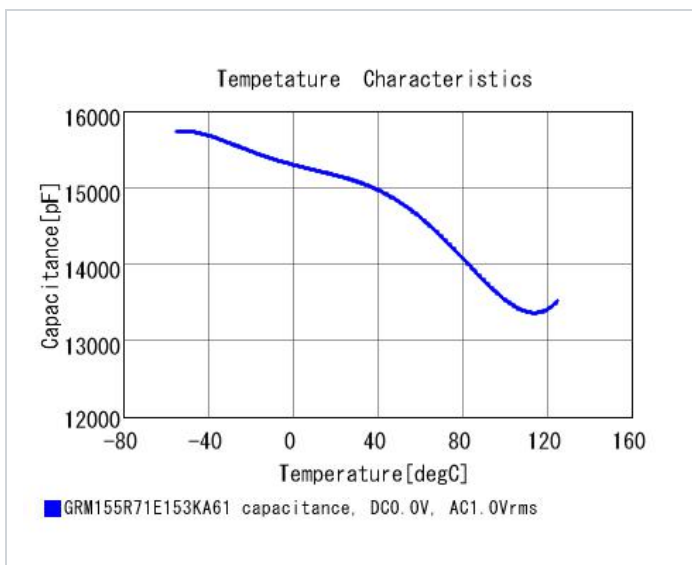

Attention

- 1.This datasheet is downloaded from the website of Murata Manufacturing Co., Ltd. Therefore, it's specifications are subject to change or our products in it may be discontinued without advance notice. Please check with our sales representatives or product engineers before ordering.
- 2.This datasheet has only typical specifications because there is no space for detailed specifications. Therefore, please review our product specifications or consult the approval sheet for product specifications before ordering.