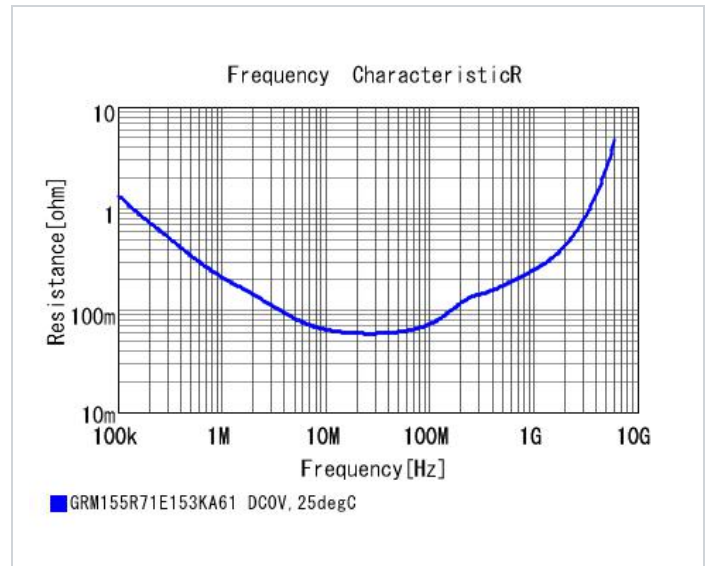

Attention

- 1.This datasheet is downloaded from the website of Murata Manufacturing Co., Ltd. Therefore, it's specifications are subject to change or our products in it may be discontinued without advance notice. Please check with our sales representatives or product engineers before ordering.
- 2.This datasheet has only typical specifications because there is no space for detailed specifications. Therefore, please review our product specifications or consult the approval sheet for product specifications before ordering.